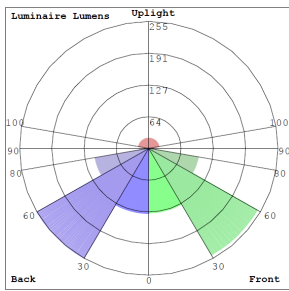

Photometrics: DLSE6

BUG Rating: B1-U2-G1